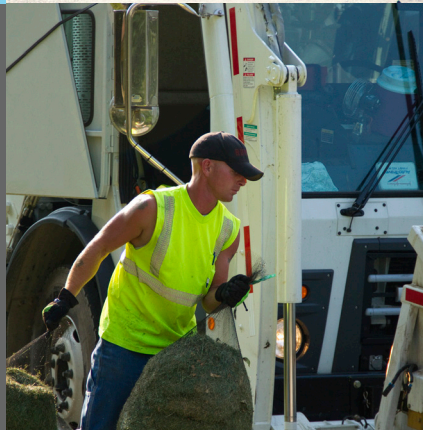

◀ The comfort handle lets one person carry or drag up to three bags at a time.

▶ dsolv® bags are easily thrown into the truck.