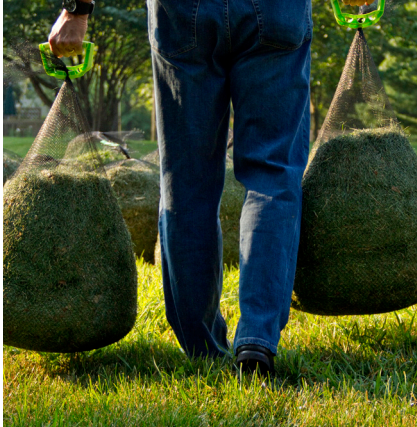

◀ One person can easily carry or drag more than one bag at a time.

▶ Haulers love dsolv® bags. The mesh lets them see what's inside.

◀ The comfort handle lets one person carry or drag up to three bags at a time.