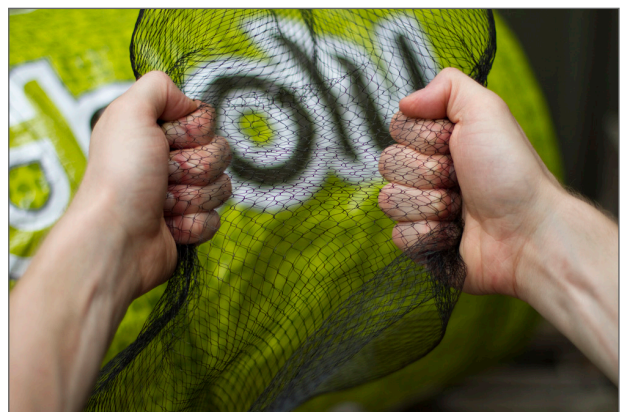

dsolv® Compostable / Earth Friendly Mesh Lawn Bags

Good and Green from Start to Finish

dsolv® is a user-friendly, compostable lawn waste management system. The system is centered around the dsolv® bag; a sustainable, compostable mesh made from a plant-based resin. dsolv® bags are rain-resistant, ventilated, and have a higher capacity than standard lawn bags. The dsolv® system also features a reusable dsolv® barrel that helps support the mesh bag in use. One person, working alone, can fill and carry bags with ease. A handle is also included for easy transport to the curb. Once picked up and delivered to a commercial composting facility, dsolv® will compost in less than 12 weeks providing a simple and sustainable way to take care of yard waste.

In addition, we researched and explored dozens of packaging technologies and settled on the most environmentally friendly and practical solutions we could find. The durable zippered carry case has our product and contact information right on it. It even includes a QR-tag directing consumers to video on our website. It's a durable bag that includes no overpacking. The consumable mesh bags are shrink-wrapped in PLA (compostable resin of which our mesh bags are made) and compressed as small as possible. Since they are compostable too, they can go right in with other yard waste. Both packaging solutions cost a little more money, but are more environmentally appropriate and support the overall product.