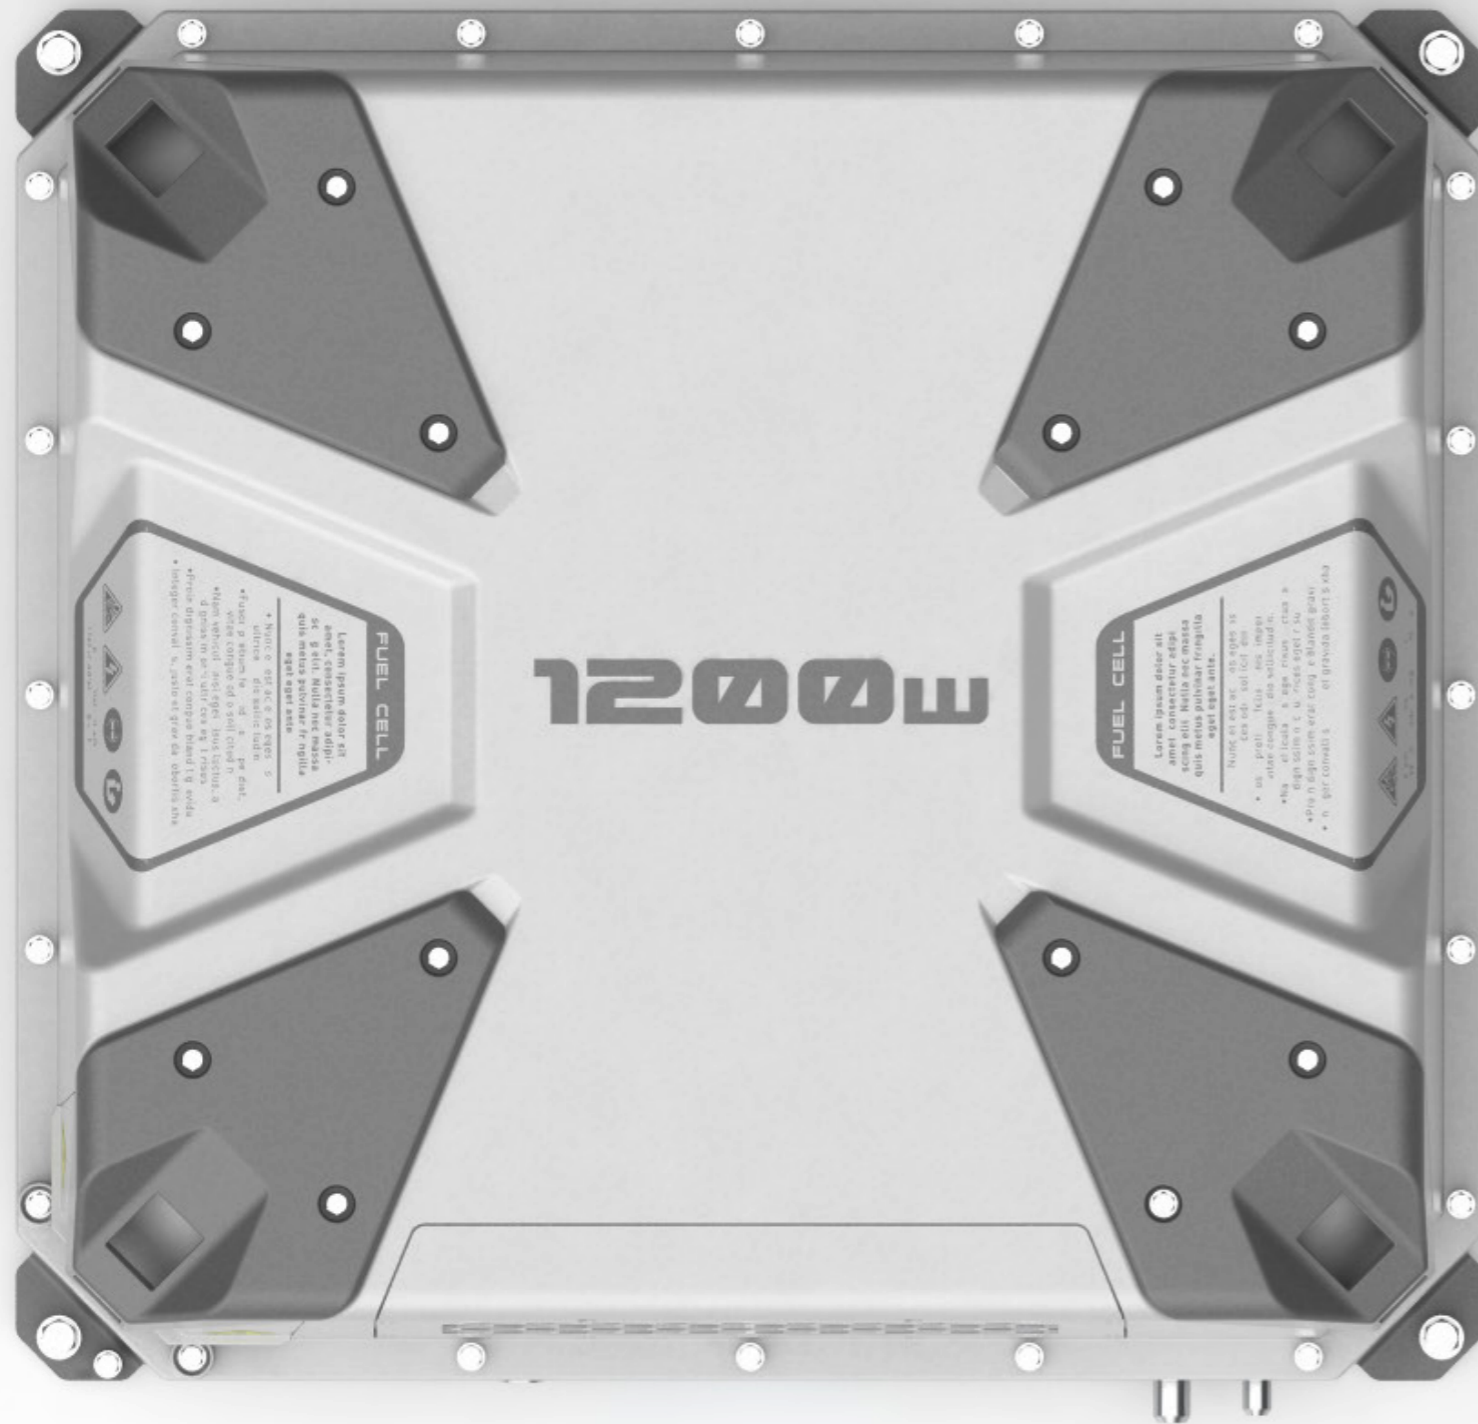

## THE RIGOROUS ROUTINE

---

When rigor is routine, a product that can withstand extraordinary punishment should be commonplace.

The fuel cell represents the leading edge of the technology. Our ruggedized design protects the innovative fuel cell technology, allowing it to function in those areas where it would have the most impact, but also sustain the most impact. Yet, for all its features, it is what the design doesn't have that yields the greatest effect on remote power: there's no noise or emissions, and virtually no effort required to operate the unit.