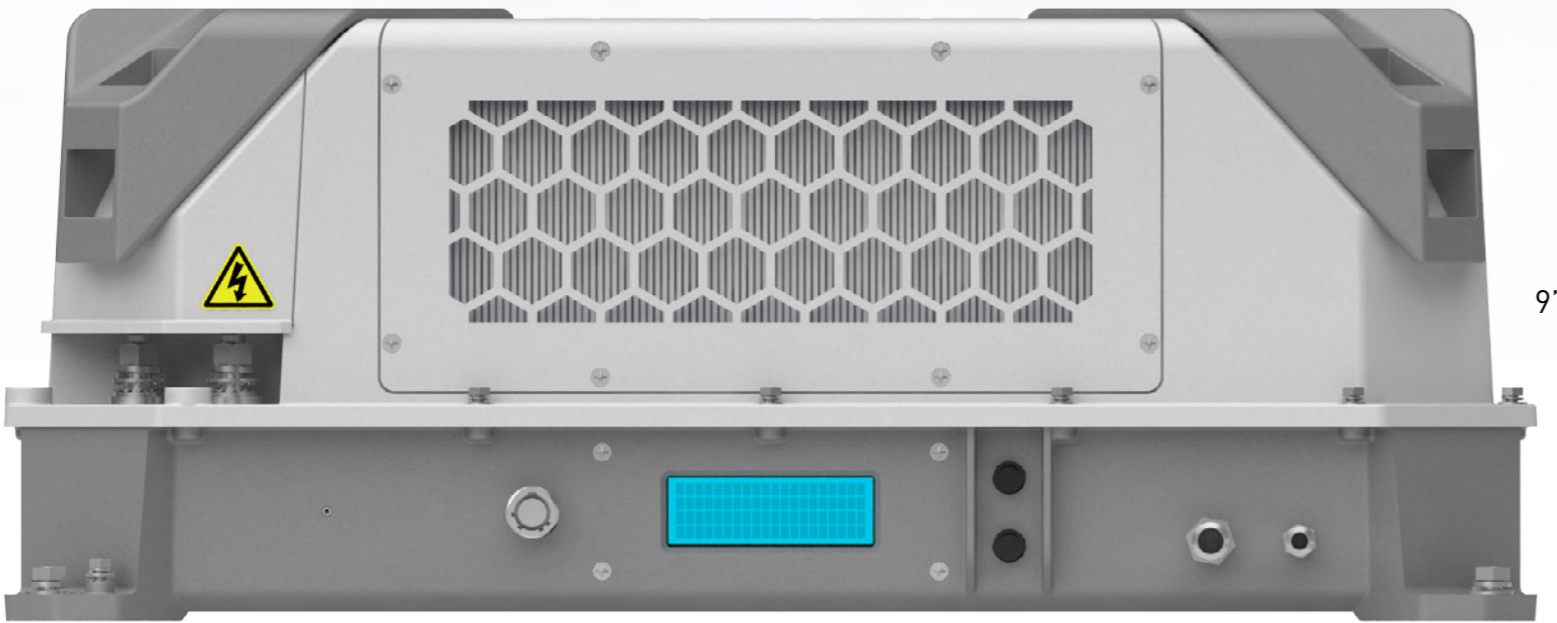

22.5"

9"

SILENT, CLEAN ENERGY

The client's vision was to meet harsh environments with a "wicked nasty" design—a look and feel that spoke volumes about the difference and durability of the fuel cell. The result was a strong, silent type of design. The emotional connection with this device is based on peace of mind that comes from a good night's sleep as well as reliable, safe operation 24/7/365.