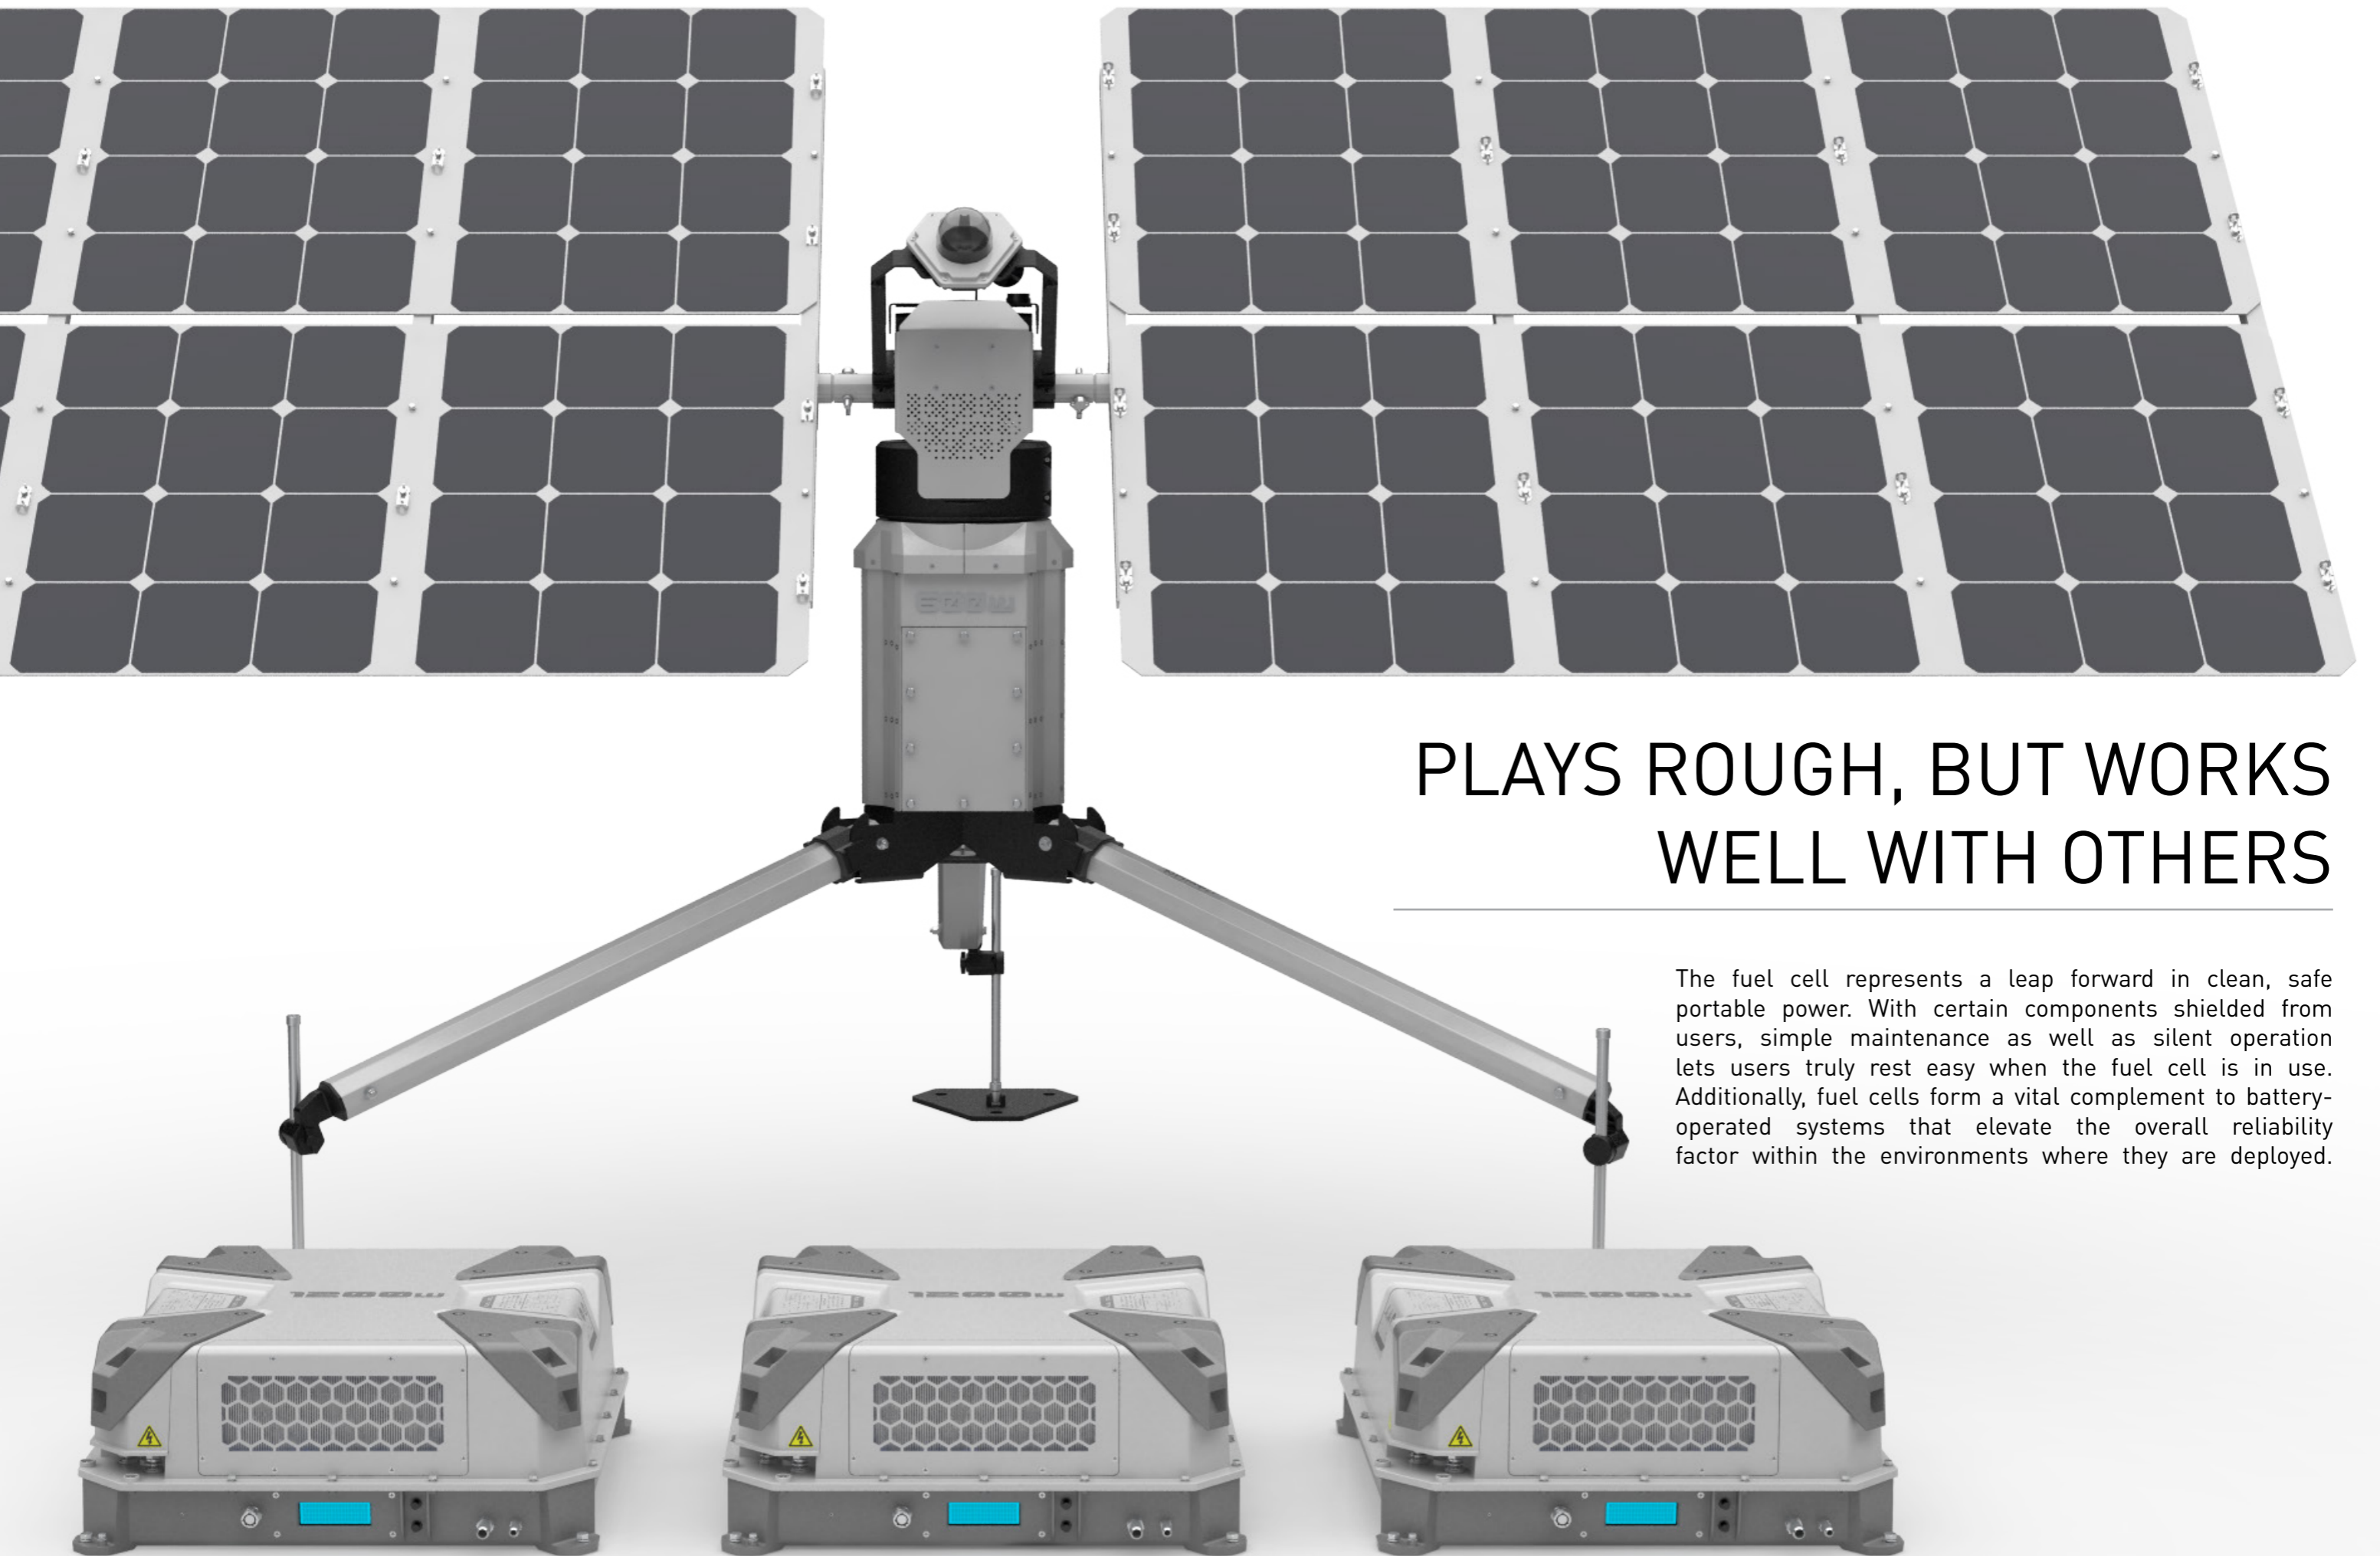

## THE RIGOROUS ROUTINE

---

When rigor is routine, a product that can withstand extraordinary punishment should be commonplace.

The fuel cell represents the leading edge of the technology. Our ruggedized design protects the innovative fuel cell technology, allowing it to function in those areas where it would have the most impact, but also sustain the most impact. Yet, for all its features, it is what the design doesn't have that yields the greatest effect on remote power: there's no noise or emissions, and virtually no effort required to operate the unit.

## SILENT, CLEAN ENERGY

The client's vision was to meet harsh environments with a "wicked nasty" design—a look and feel that spoke volumes about the difference and durability of the fuel cell. The result was a strong, silent type of design. The emotional connection with this device is based on peace of mind that comes from a good night's sleep as well as reliable, safe operation 24/7/365.

## PLAYS ROUGH, BUT WORKS WELL WITH OTHERS

---

The fuel cell represents a leap forward in clean, safe portable power. With certain components shielded from users, simple maintenance as well as silent operation lets users truly rest easy when the fuel cell is in use. Additionally, fuel cells form a vital complement to battery-operated systems that elevate the overall reliability factor within the environments where they are deployed.